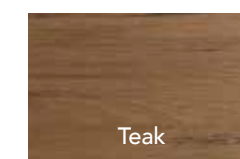

Outdoor Cabinetry

Ships in 7-10 Days

Miami Pitch Black

Shown in Tampa Weatherwood

Shown in Sanibel Shell White

DOOR STYLES

Miami

Sanibel

Daytona

Tampa

Designer Woodgrain Finishes

Designer Solid Finishes

Handle Hardware: all 316 stainless steel

Professional Bar-Pull
8 3/4" length

Euro Bar Pull
7 9/32" length

Polished C-Pull
4 1/4" length

Brushed C-Pull
4 1/16" length

Bar Stools shown in Pitch Black | Cabinet shown in Miami Dark Ash

Coming Soon: Bar Stools

What better way to gather around your new outdoor kitchen than with coordinating bar stools. These comfortable and stylish additions are sure to be the favorite seats in the neighborhood. We have crafted these bar stools from the same ultra-durable material as our doors and finished end panels, so you know they going to stand up to the harshest weather conditions and still be ready for a night out with family & friends.

NEW COLOR Sanibel Lighthouse Gray

Miami Shell White