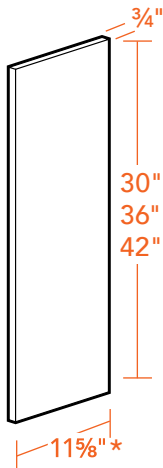

ACCESSORIES

Wall End Panel

WSWEP1230
WSWEP1236
WSWEP1242

Island End Panel

WSIPL4848

Base End Panel

WSBEP2435
WSBEP2440

1.25" Stainless Steel Screw

30 Pack

WSSS1.25-SCREW KIT

Square Head Drill Bit included.

Used to attach cabinets together and install Corbels.

CABINET TYPE	QTY.	LOCATION
Bases	2	Front Edge
Island Base	4	Front & Back Edges
Bar Base	4	Front & Back Edges
Walls up to 30" H	2	Front Edge
Walls 36 & 42" H	3	Front Edge

3" Filler Strips

30" Tall
WSF330A

34.5" Tall
WSF3345A

36" Tall
WSF336A

40.5" Tall
WSF3405A

42" Tall
WSF342A

84" Tall
WSF384A

90" Tall
WSF390A

96" Tall
WSF396A

9" Filler Strips

34.5" Tall
WSF9345A

Corbel

WSCBL8

SIDE VIEW

FRONT VIEW