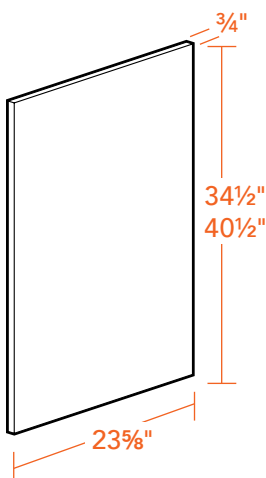

Base End Panel

WSBEP2435
WSBEP2440

1.25" Stainless Steel Screw

30 Pack

WSSS1.25-SCREW KIT

Square Head Drill Bit included.

Used to attach cabinets together and install Corbels.

CABINET TYPE	QTY.	LOCATION
Bases	2	Front Edge
Island Base	4	Front & Back Edges
Bar Base	4	Front & Back Edges
Walls up to 30" H	2	Front Edge
Walls 36 & 42" H	3	Front Edge

3" Filler Strips

30" Tall
WSF330A

34.5" Tall
WSF3345A

36" Tall
WSF336A

40.5" Tall
WSF3405A

42" Tall
WSF342A

84" Tall
WSF384A

90" Tall
WSF390A

96" Tall
WSF396A