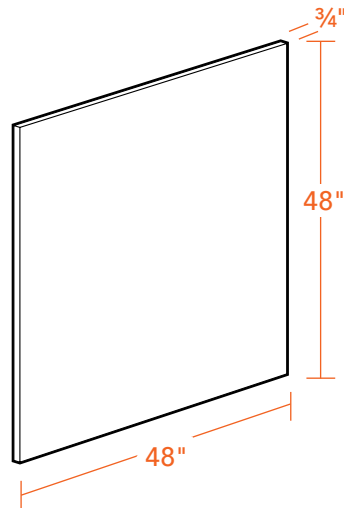

Island End Panel

WSIPL4848