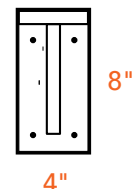

96" Tall
WSF396A

9" Filler Strips

34.5" Tall
WSF9345A

Corbel

WSCBL8

SIDE VIEW

FRONT VIEW